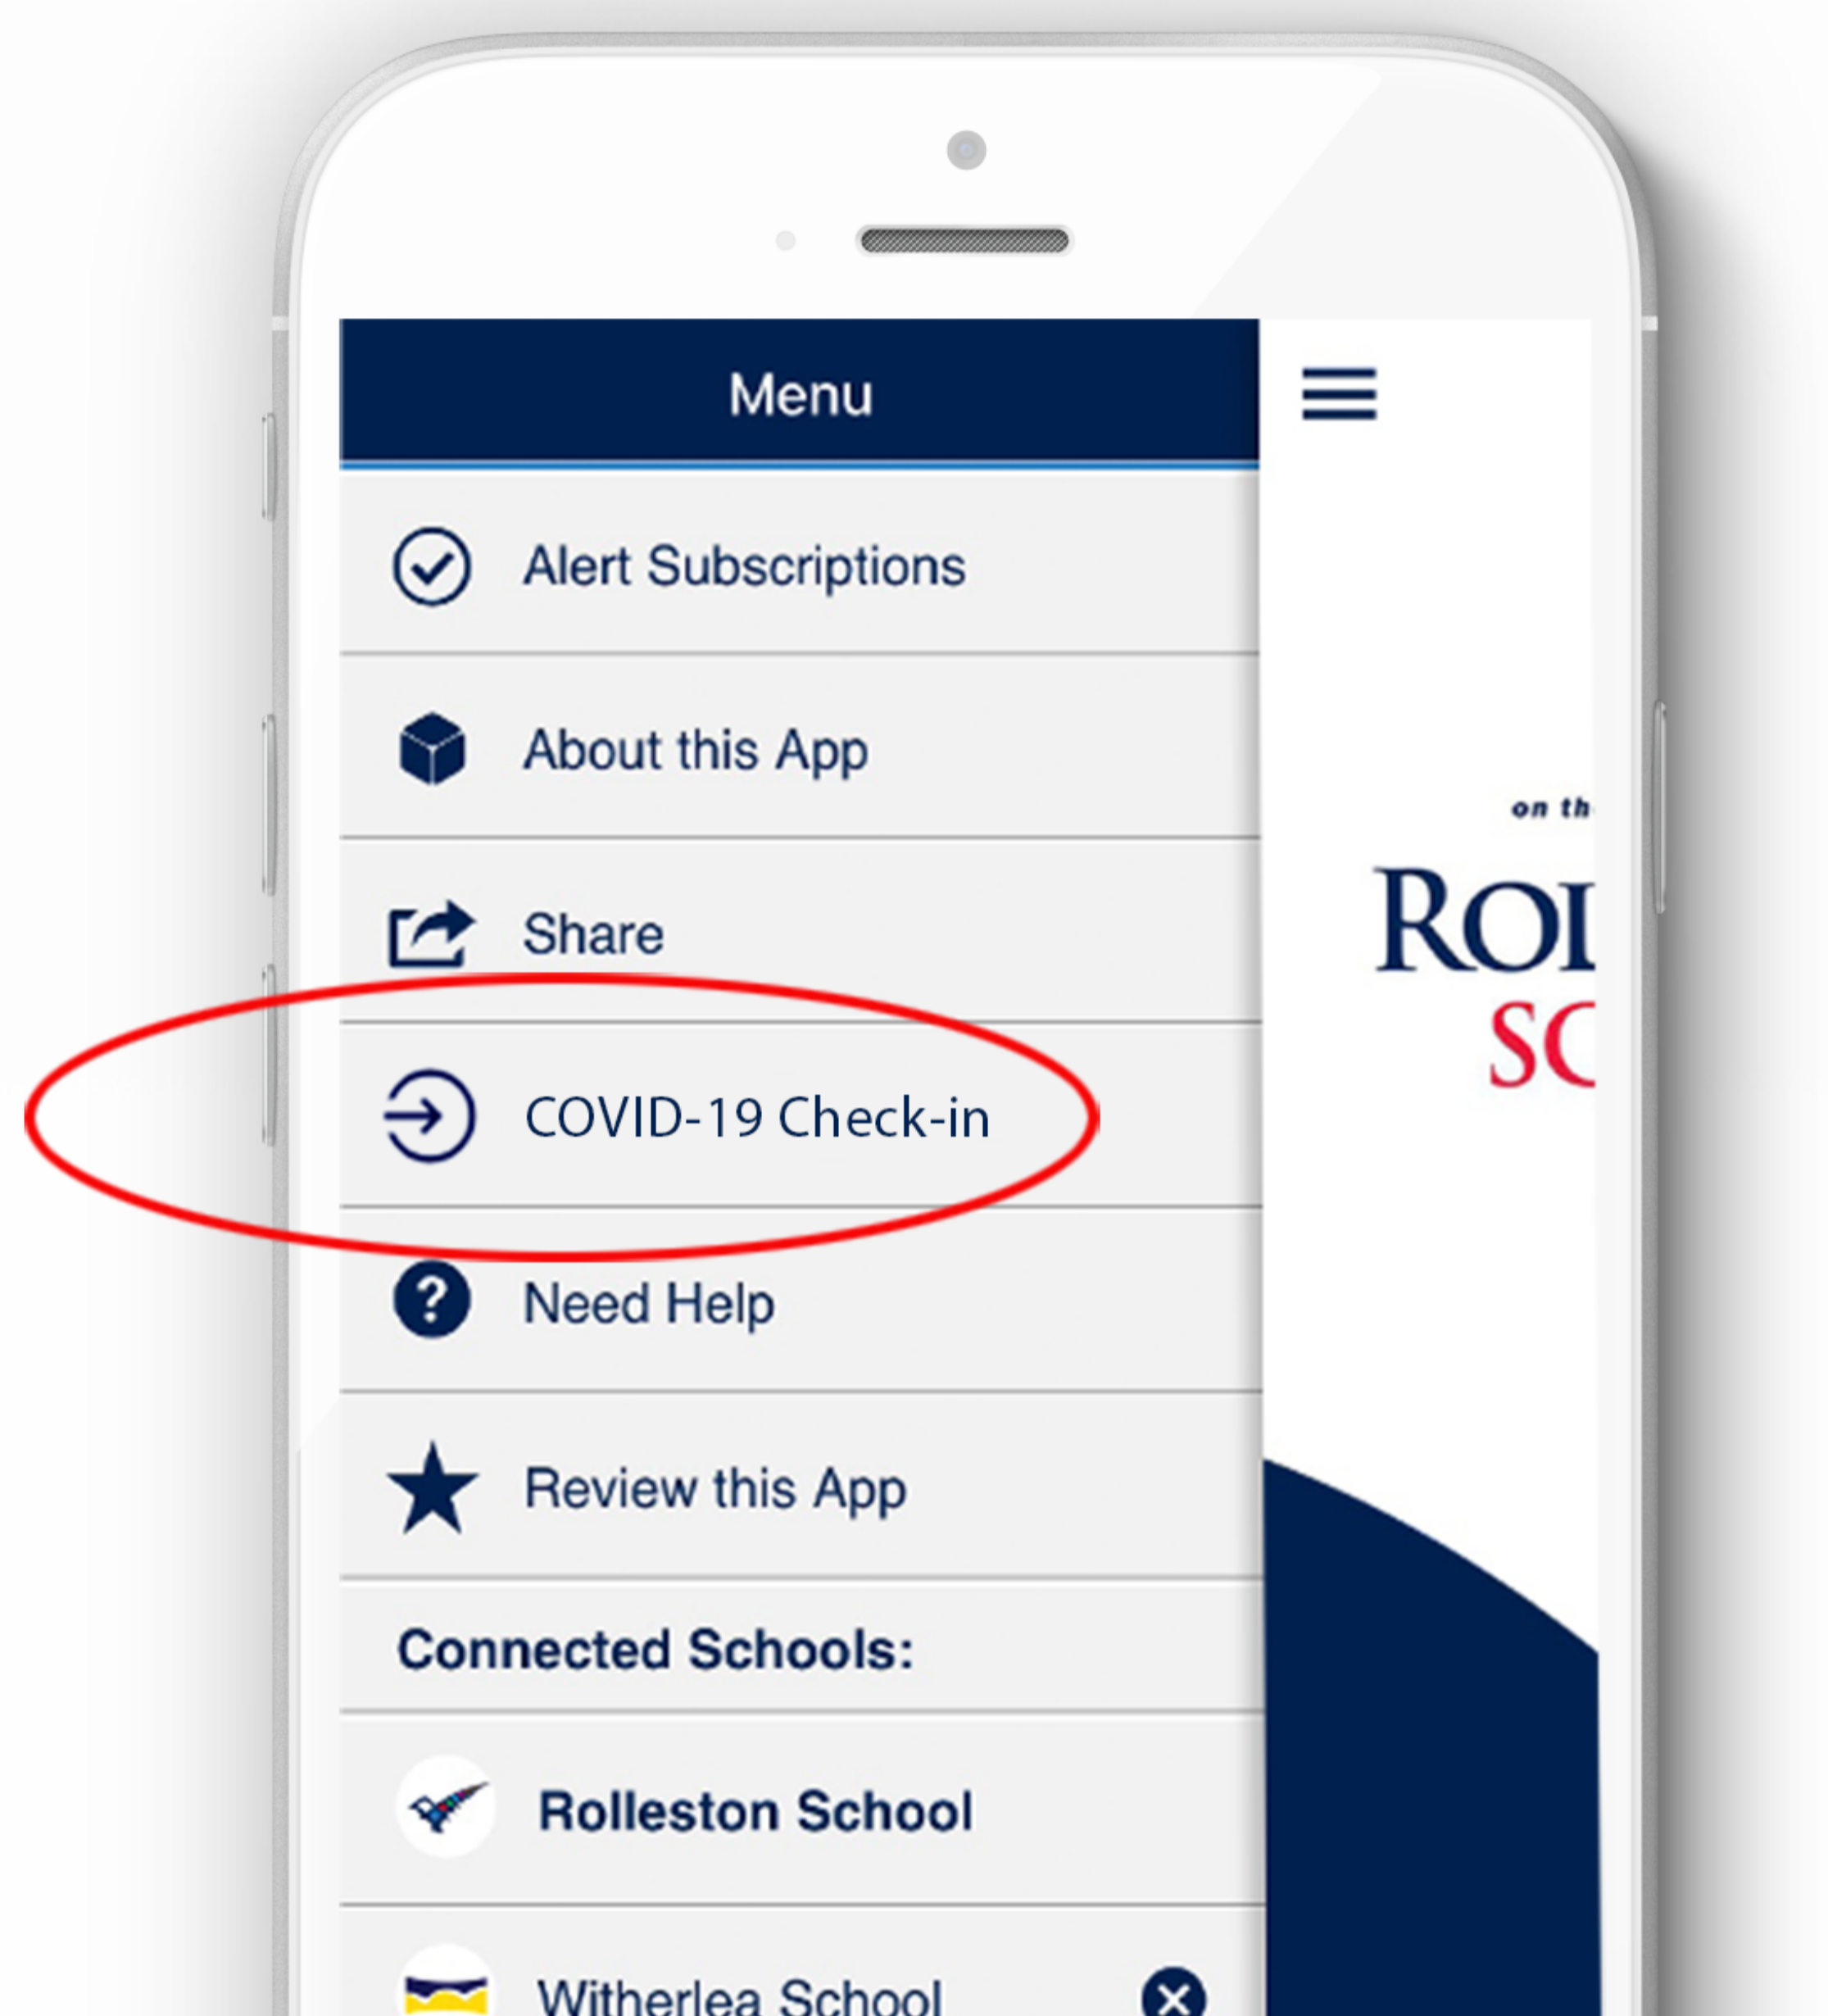

# Brooklyn Primary School

## Our School App has a new COVID-19 Check-in module

“Available on App version 2.4.0 or greater”

**Parents, caregivers and visitors can use the App to:**

*1) Check in to the School on arrival by registering your details.*

*2) Show staff confirmation screen if requested.*

*3) Check out when leaving the premises.*

To download the App simply scan the QR code or go to the App Store on your Apple or Android device and Search '**SchoolAppsNZ**'.