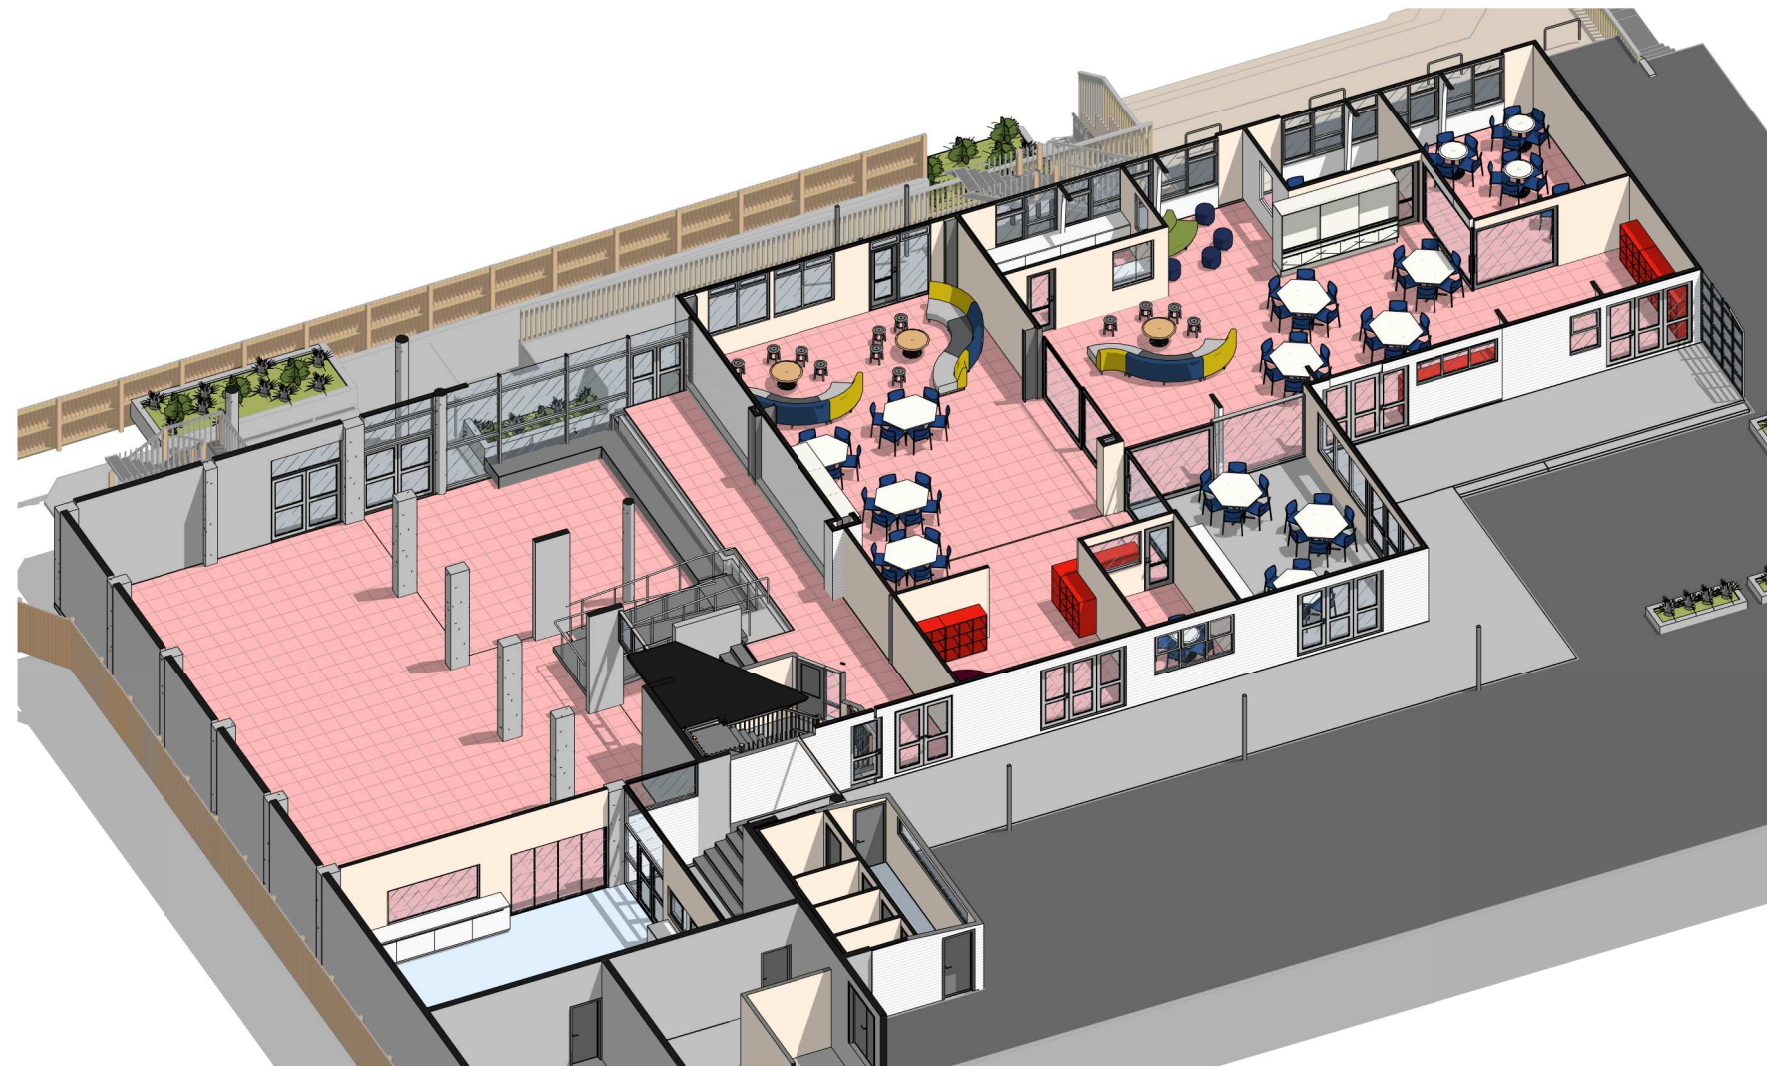

1 **3D Perspective - Takaha 02**
SCALE @ A3 - | SCALE @ A1 - DOUBLE SCALE

2 **3D Perspective - Takaha 01**
SCALE @ A3 - | SCALE @ A1 - DOUBLE SCALE

A10 REV.

MOE & Brooklyn School
Brooklyn School
Re-Development

Perspective - Takaha/Moa

NO.	DESCRIPTION	DATE
SCALE @ A3.		
SCALE @ A1.	HALVE A3 SCALE	
PROJECT No.	M579	
PLOT DATE.	13/09/2017 2:04:10 PM	

Preliminary Design

Wellington / Auckland / Palmerston North
PH. +64 - 4 - 920 0032 / dgse.co.nz